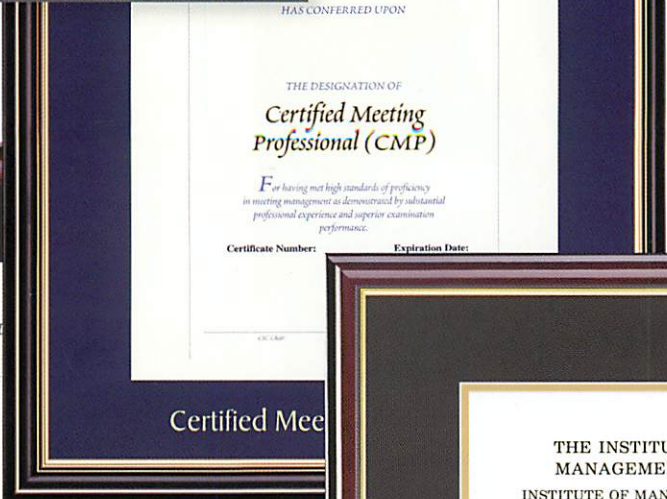

Your Organization's Official Custom Frame

Prestige

A Division of Herff Jones

Unique Design Allows for Easy, Do-It-Yourself Document Insertion.
No Need to Send Your Certificate!